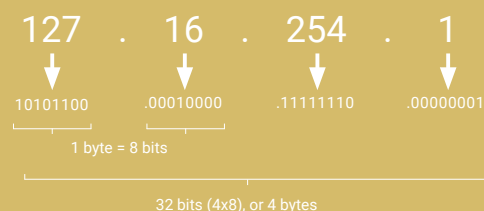

IPv4 SUBNETS

Cheat Sheet

SUBNETS			
CIDR	SUBNET MASK	# OF ADDRESSES	WILDCARD
/32	255.255.255.255	1	0.0.0.0
/31	255.255.255.254	2	0.0.0.1
/30	255.255.255.252	4	0.0.0.3
/29	255.255.255.248	8	0.0.0.7
/28	255.255.255.240	16	0.0.0.15
/27	255.255.255.224	32	0.0.0.31
/26	255.255.255.192	64	0.0.0.63
/25	255.255.255.128	128	0.0.0.127
/24	255.255.255.0	256	0.0.0.255
/23	255.255.254.0	512	0.0.1.255
/22	255.255.252.0	1.024	0.0.3.255
/21	255.255.248.0	2.048	0.0.7.255
/20	255.255.240.0	4.096	0.0.15.255
/19	255.255.224.0	8.192	0.0.31.255
/18	255.255.192.0	16.384	0.0.63.255
/17	255.255.128.0	32.768	0.0.127.255
/16	255.255.0.0	65.536	0.0.255.255
/15	255.254.0.0	131.072	0.1.255.255
/14	255.252.0.0	262.144	0.3.255.255
/13	255.248.0.0	524.288	0.7.255.255
/12	255.240.0.0	1.048.576	0.15.255.255
/11	255.224.0.0	2.097.152	0.31.255.255
/10	255.192.0.0	4.194.304	0.63.255.255
/9	255.128.0.0	8.388.608	0.127.255.255
/8	255.0.0.0	16.777.216	0.255.255.255
/7	254.0.0.0	33.554.432	1.255.255.255
/6	252.0.0.0	67.108.864	3.255.255.255
/5	248.0.0.0	134.217.728	7.255.255.255
/4	240.0.0.0	268.435.456	15.255.255.255
/3	224.0.0.0	536.870.912	31.255.255.255
/2	192.0.0.0	1.073.741.824	61.255.255.255
/1	128.0.0.0	2.147.483.648	127.255.255.255
/0	0.0.0.0	4.294.967.296	255.255.255.255

TERMINOLOGY

WILDCARD MASK	A wildcard mask indicates which parts of an IP address are available for examination.
CIDR	Classless interdomain routing was developed to provide more granularity than legacy classful addressing; CIDR notation is expressed as /XX

IP ADDRESS CLASSES

A	0.0.0.0	-	127.255.255.255
B	128.0.0.0	-	191.255.255.255
C	192.0.0.0	-	223.255.255.255
D	224.0.0.0	-	239.255.255.255
E	240.0.0.0	-	255.255.255.255

BINARY TO DECIMAL

DECIMAL TO BINARY

SUBNET MASK	WILDCARD
255	1111 1111 0 0000 0000
254	1111 1110 1 0000 0001
252	1111 1100 3 0000 0011
248	1111 1000 7 0000 0111
240	1111 0000 15 0000 1111
224	1110 0000 31 0001 1111
192	1100 0000 63 0011 1111
128	1000 0000 127 0111 1111
0	0000 0000 255 1111 1111